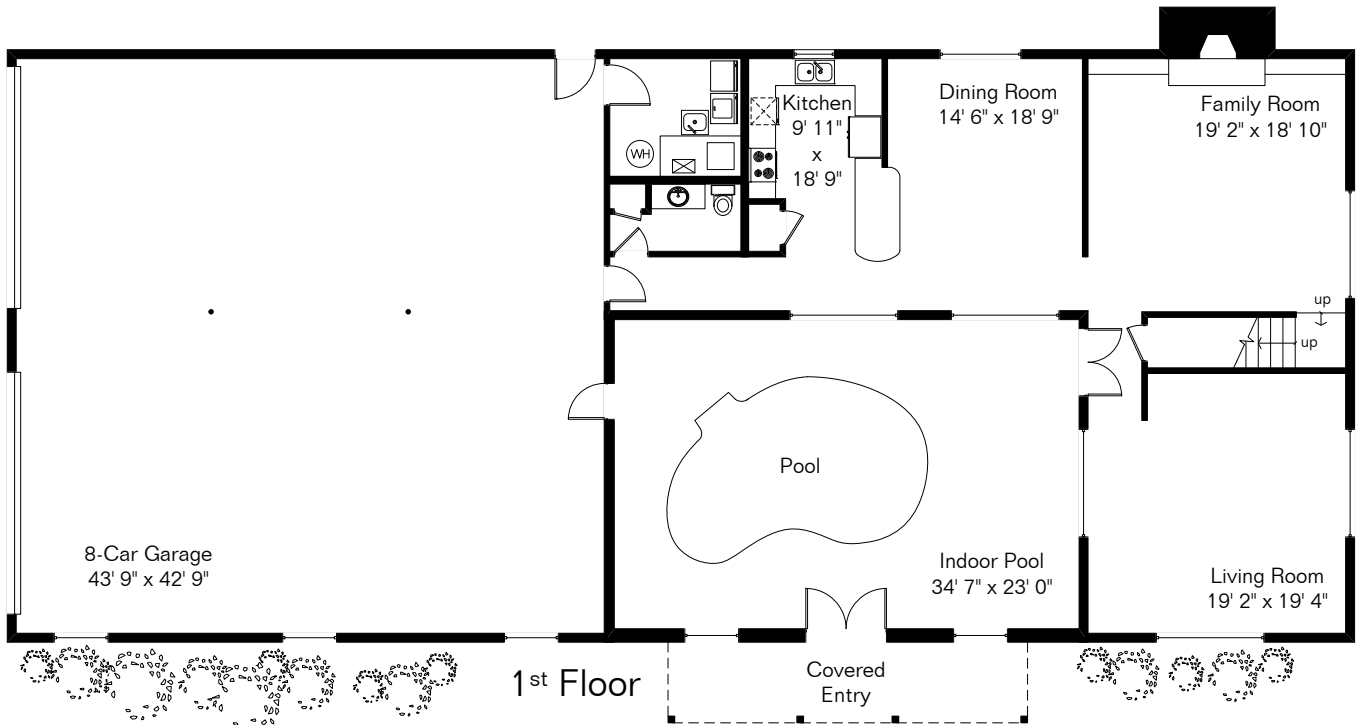

The square footages and room size information are deemed to be reliable but are not guaranteed and should be independently verified.

11775 E Balboa Pl

2nd Floor

1st Floor

Site Visit August 2016

0 ft. 6 ft. 10 ft. 20 ft.

Copyright 2016 Floor Plans First! LLC
All Rights Reserved.

Living Area 4,966 Sq Ft
Garage 1,958 Sq Ft

www.FloorPlansFirst.com

Toll Free (877) 887-1500
Voice (520) 881-1500
Fax (520) 791-7701

Floor Plans First!
See the Floor Plan First!