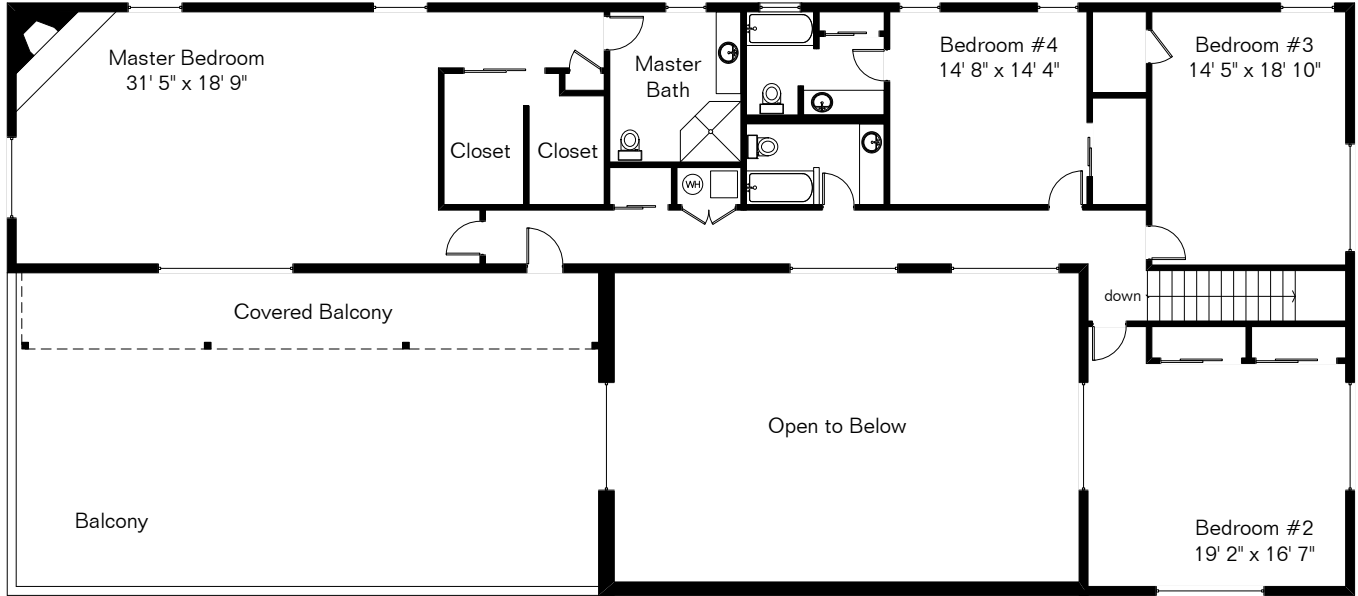

The square footages and room size information are deemed to be reliable but are not guaranteed and should be independently verified.

11775 E Balboa Pl

2nd Floor

1st Floor

Site Visit August 2016

0 ft. 6 ft. 10 ft. 20 ft.

Copyright 2016 Floor Plans First! LLC
All Rights Reserved.

Living Area 4,966 Sq Ft
Garage 1,958 Sq Ft

www.FloorPlansFirst.com

Toll Free (877) 887-1500
Voice (520) 881-1500
Fax (520) 791-7701

Floor Plans First!
See the Floor Plan First!